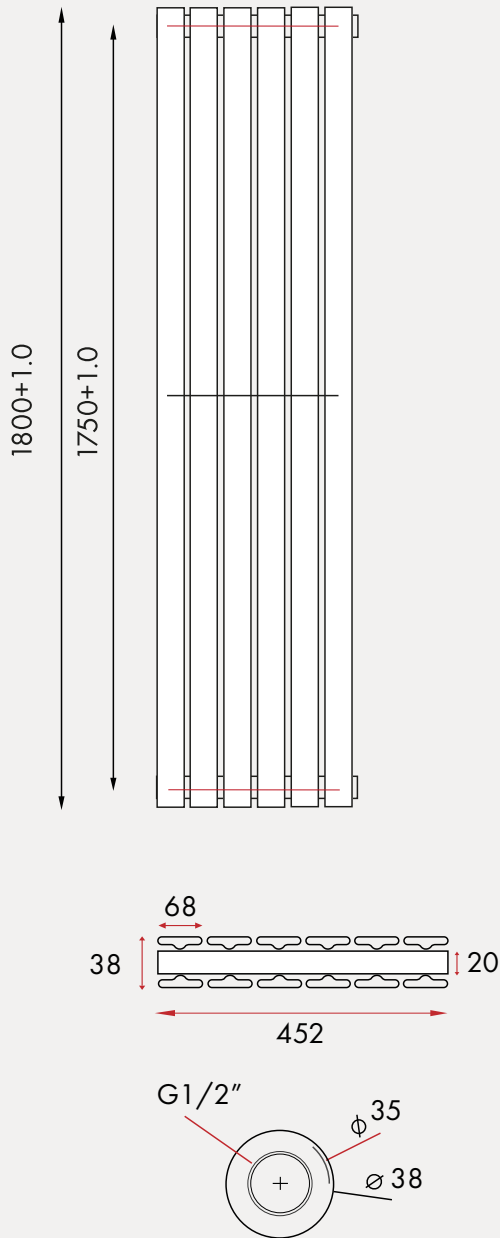

RICHMOND TECHNICAL

KINGSTONE

Product Code - YRMAL-06001212 + colour

Size - 600x1212mm

Tubes - 11x2

Orientation - Horizontal

BTW / WATTS - 3220/950

Distance from wall - 91mm

BOLTON

Product Code - YRHEB-0600832 + colour

Size - 600x832mm (height x width)

Tubes - 11x2

Orientation - Horizontal

BTW / WATTS - 4700/1400

Pipe centres - 833mm

Distance from wall - 91mm