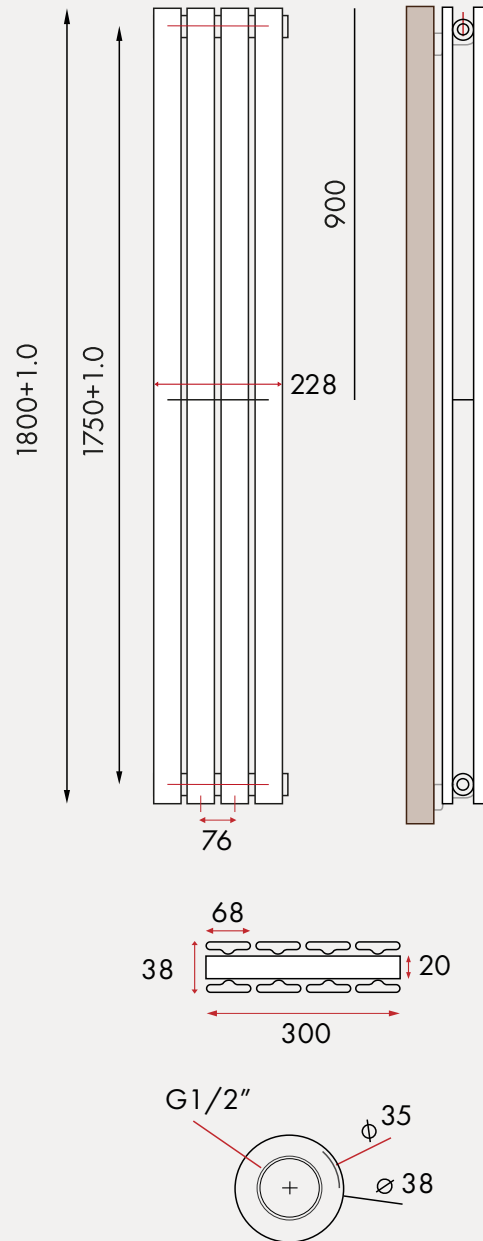

RICHMOND TECHNICAL

KINGSTONE

Product Code - YRMAL-06001212 + colour

Size - 600x1212mm

Tubes - 11x2

Orientation - Horizontal

BTW / WATTS - 3220/950

Distance from wall - 91mm

BOLTON

Product Code - YRHEB-0600832 + colour

Size - 600x832mm (height x width)

Tubes - 11x2

Orientation - Horizontal

BTW / WATTS - 4700/1400

Pipe centres - 833mm

Distance from wall - 91mm