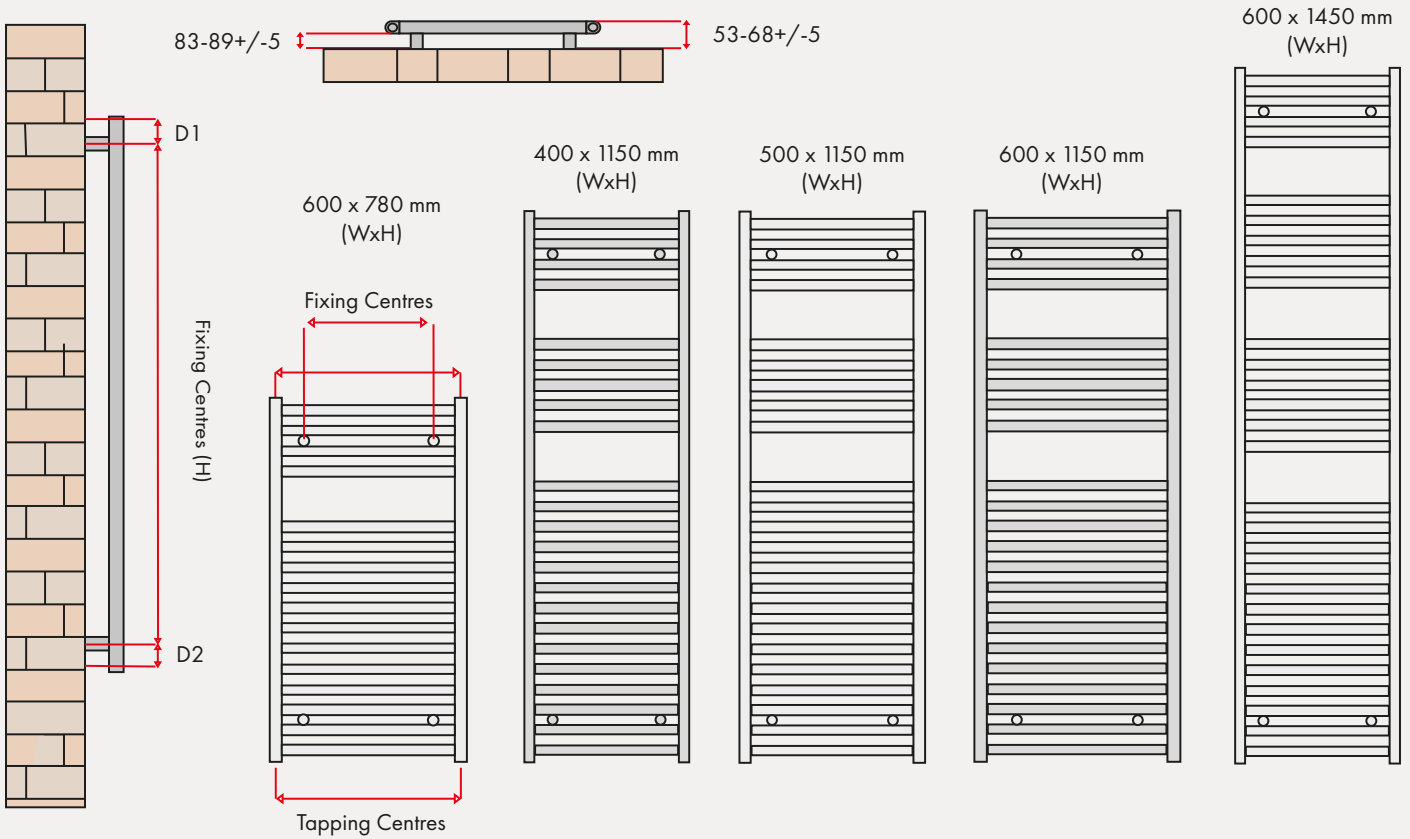

## HENLEY

MODEL + COLOUR	PRODUCT CODE	SIZE (w x h)	BTU/WATTS	PIPES	PRICE inc VAT	ELECTRIC
HENLEY - CHROME	HEN6.780	600x780 mm	304/1039	555	£94.00	£154.00
HENLEY - CHROME	HEN4.1150	400x1150 mm	328/1118	355	£98.00	£158.00
HENLEY - CHROME	HEN5.1150	500x1150 mm	387/1322	455	£102.00	£162.00
HENLEY - CHROME	HEN6.1150	600x1150 mm	447/1526	555	£104.00	£164.00
HENLEY - CHROME	HEN6.1450	600x1450 mm	553/1888	555	£116	£176.00

DOUBLE FLAT PANEL

VERTICAL