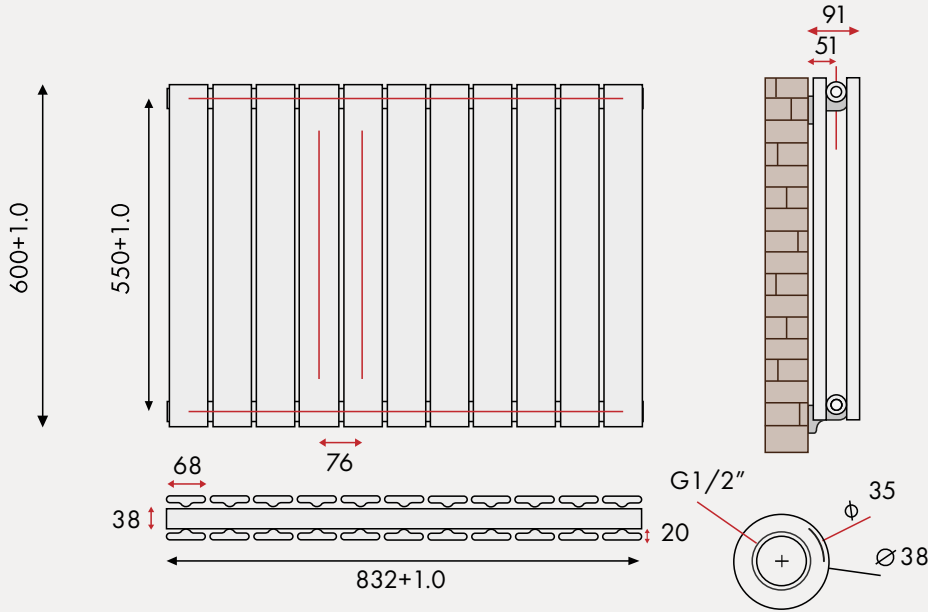

RICHMOND TECHNICAL

MALTON

Product Code

YRMAL-06001212

+ colour

Size

600x1212mm

Tubes

11x2

Orientation

Horizontal

BTW / WATTS

3220/950

Distance from wall

91mm

HEBDEN

Product Code

YRHEB-0600832 +

colour

Size

600x832mm (height x width)

Tubes

11x2

Orientation

Horizontal

BTW / WATTS

4700/1400

Pipe centres

833mm