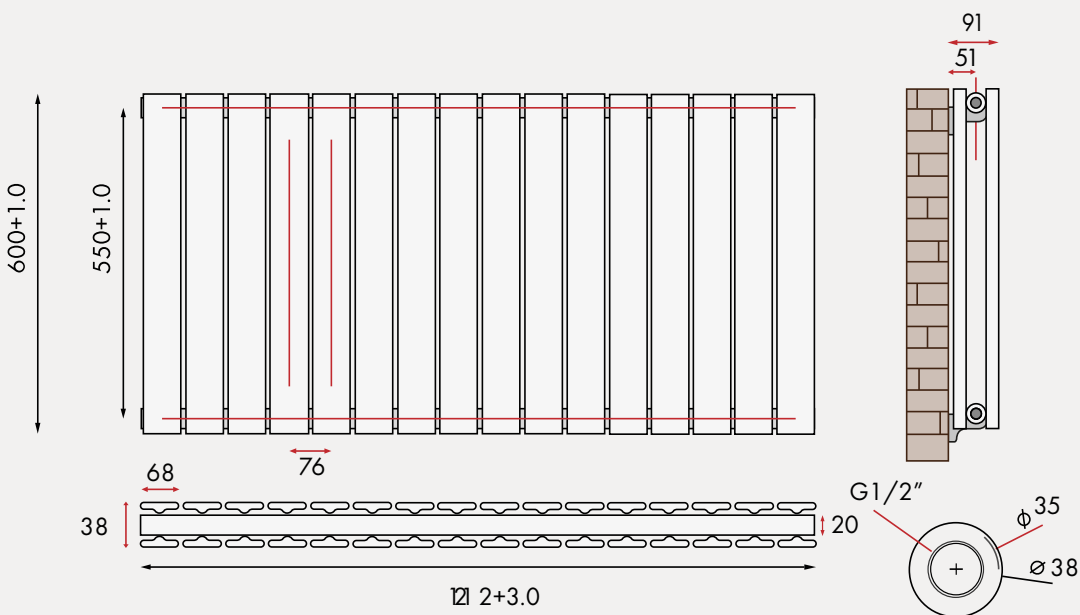

RICHMOND TECHNICAL

MALTON

Product Code

YRMAL-06001212

+ colour

Size

600x1212mm

Tubes

11x2

Orientation

Horizontal

BTW / WATTS

3220/950

Distance from wall

91mm

HEBDEN

Product Code

YRHEB-0600832 +

colour

Size

600x832mm (height x width)

Tubes

11x2

Orientation

Horizontal

BTW / WATTS

4700/1400

Pipe centres

833mm