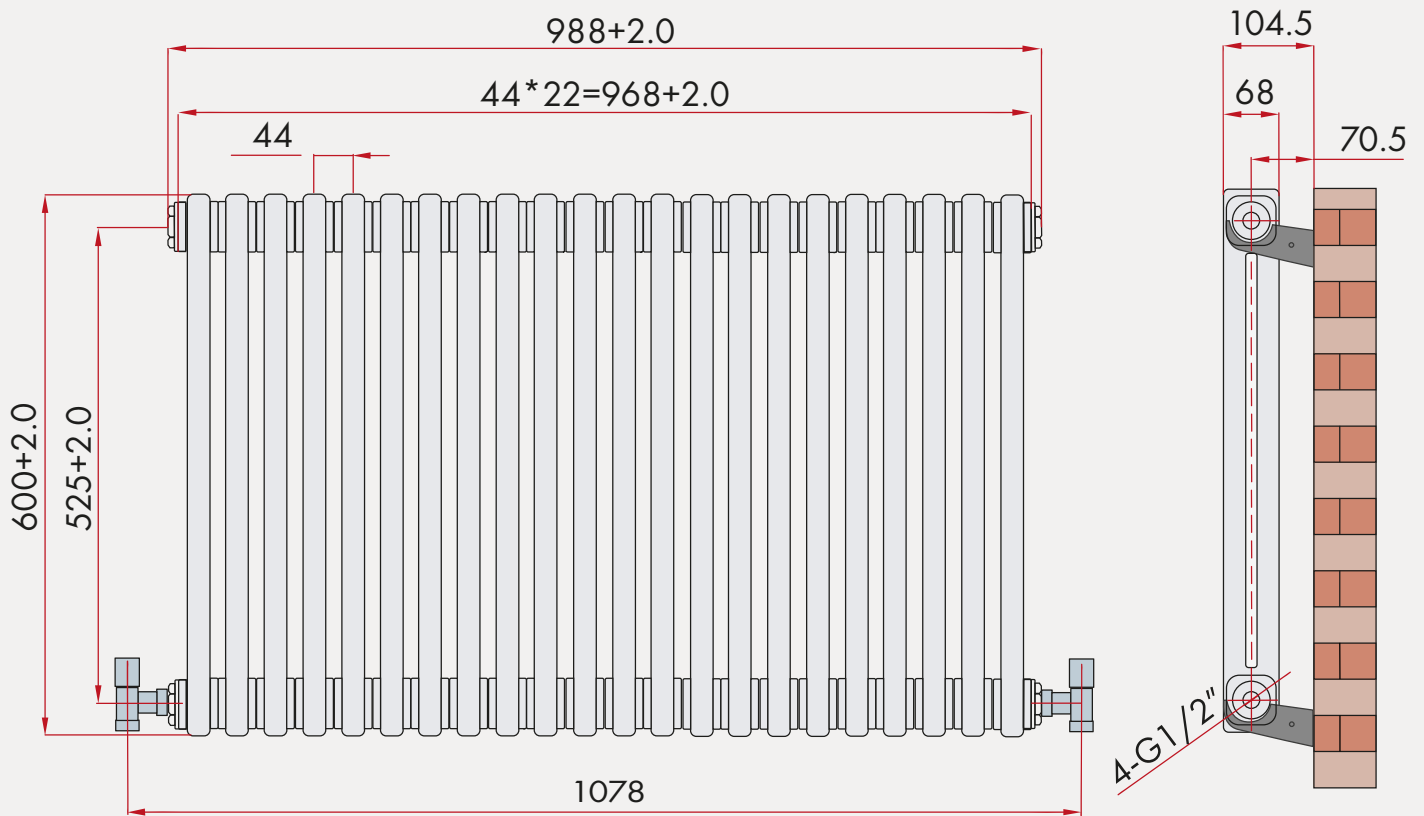

YORK TECHNICAL

CLIFTON

PRODUCT CODE: RCLIF-0600988+colour

SIZE: 988mm x 600mm (WxH)

TUBES: 22 x 2

HORIZONTAL DOUBLE COLUMN

PIPE CENTRES: 988 + 2MM (+VALVES)

HEAT OUTPUT: 3714.7