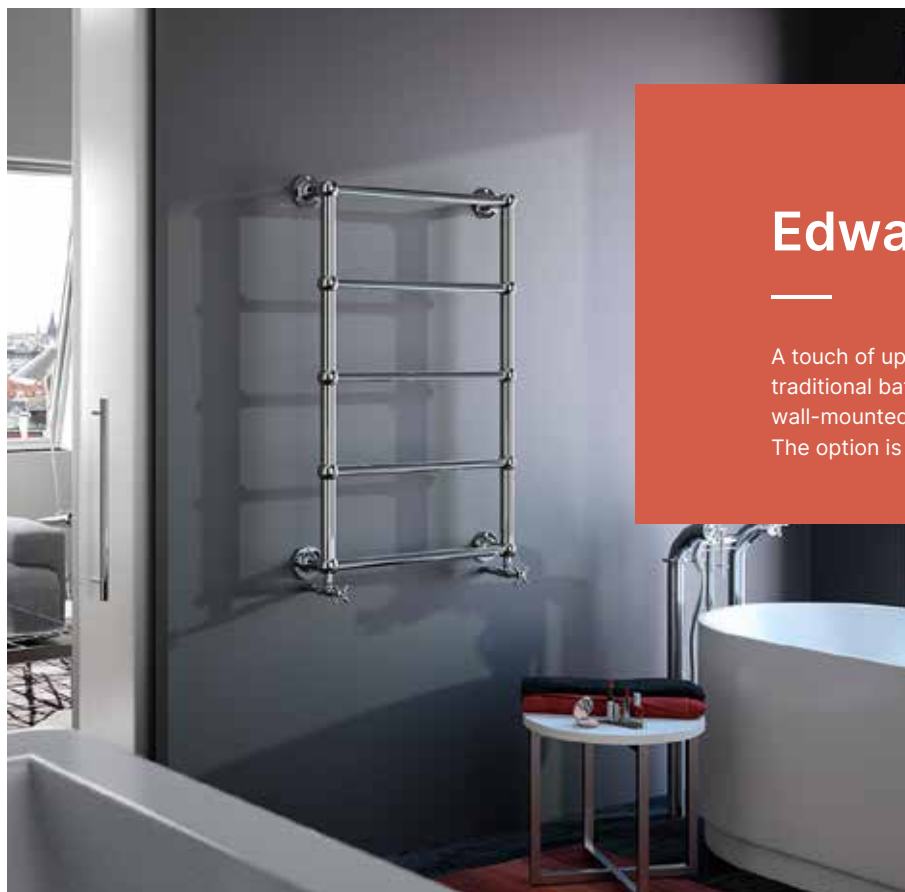

LINX

Linx Range

Perfect for sliding your towels on and off, this radiator is fully reversible for left or right hand side orientation.

The design of the Linx keeps it sleek, streamlined and balanced. The Linx Range come in 3 bespoke finishes; Black Pearl, Sandston and Chrome. This lovely Towel Rail is also Dual Electric.

EDWARDIAN

Edwardian Range

A touch of upper class to complement the looks of your authentic traditional bathroom design – the Edwardian range offers options for wall-mounted or floor-standing setup.
The option is there to change the Chrome to a beautiful Brushed Brass.