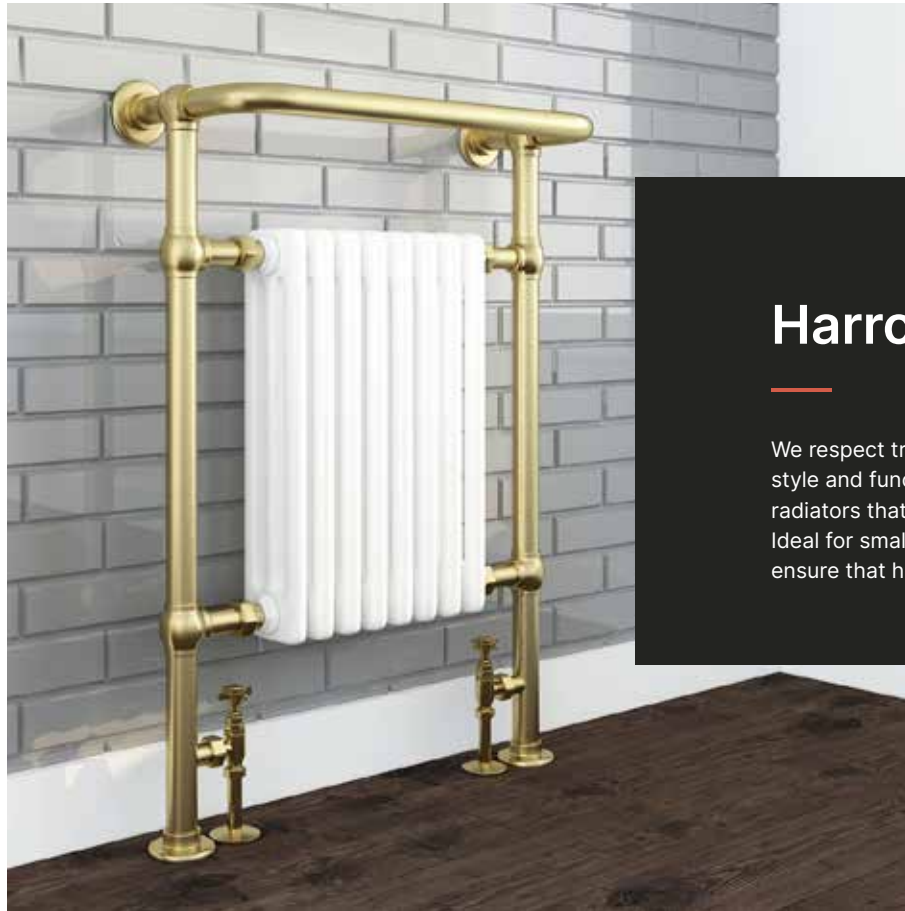

HARROGATE

Harrogate Range

We respect tradition, that's why we've created a radiator which combines style and function with a luxury finish. The range includes Victorian towel radiators that work with more traditional decor. Ideal for smaller or larger bathrooms, they keep towels warm and dry and ensure that heat is evenly dispersed through the space.

Traditional Triple Bathroom Radiators

Product Code	H x W	BTU's - Delta 50	BTU's Delta 30	Pipe Centres - Width (internal)	Pipe Centres - From the Wall	Price incl Vat
HAR-963677-CH	963 x 677	2288	1373	448mm	92mm	£241.20
HAR-963677-BB	963 x 677	2288	1373	448mm	92mm	£295.00