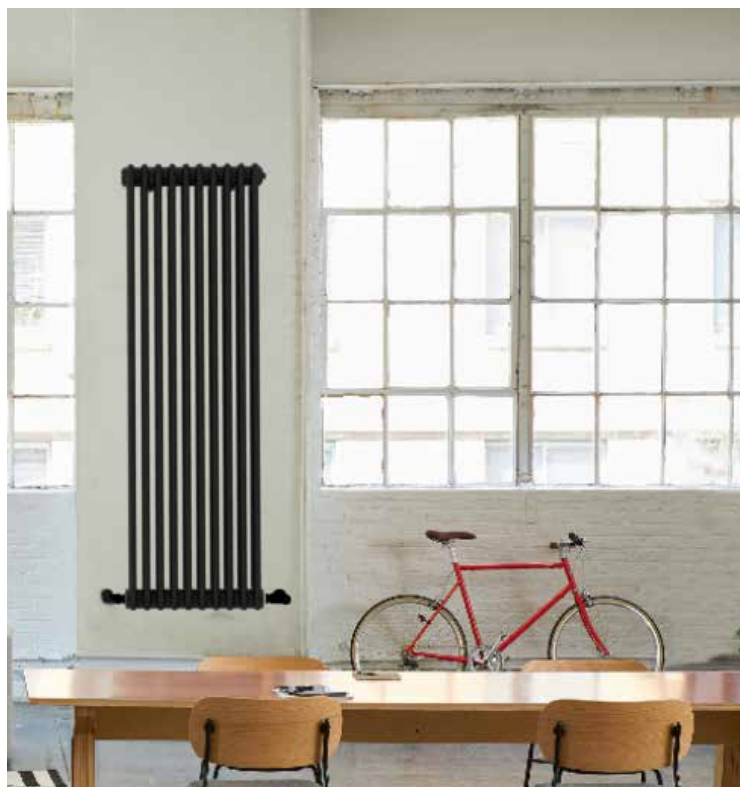

MINSTER

Minster Triple Column Vertical

Product Code	H x W	BTU's - Delta 50		Pipe Centres - Width (+80mm)	Pipe Centres - From the Wall	Price incl Vat (White)	Price incl Vat (Colour)
MINS-V3-1800332	1800 x 332	5854	3512	412	71mm	£304.00	£354.00
MINS-V3-1800470	1800 X 470	8200	4920	550	71mm	£370.00	£420.00
MINS-V3-1800554	1800 X 554	9769	5861	634	71mm	£395.00	£445.00