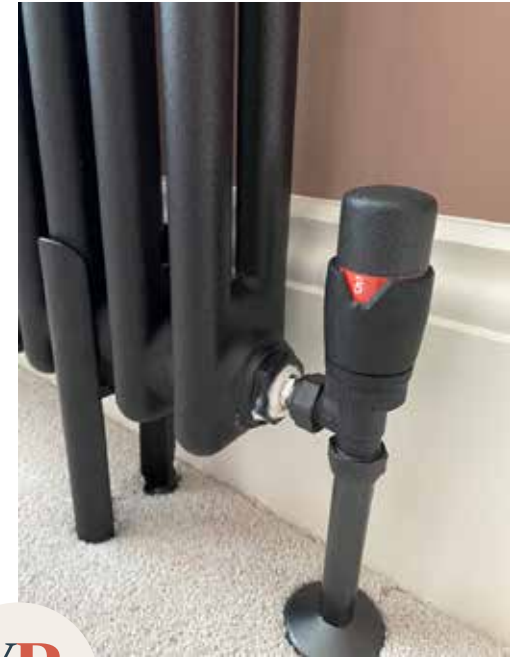

Accessories

VALVES

You need radiator valves to control the flow of hot water around your heating system. They are placed on all radiators attached to your hot water flow, so you can set different room temperatures around your home. We offer a variety of different bespoke Valves to choose from. Some pipes come from the floor and others from the wall.

Each Project is unique and different and we can offer the best finishes for all your needs.

PIPE COVERS/SLEEVES

Pipe Covers, cover up the copper pipes that connect to your radiator. Our Matching Pipe sleeves (or covers) simply slot over your copper pipe-work and gives a beautiful feeling of completeness to any radiator installation.

RADIATOR FEET

Radiator feet are a sturdy and stylish. If your radiator sits on the floor, radiator feet will lift your radiator up off the floor, whilst offering additional support, especially for homes that don't have strong inside walls or if you just want the radiator to remain safely in place.