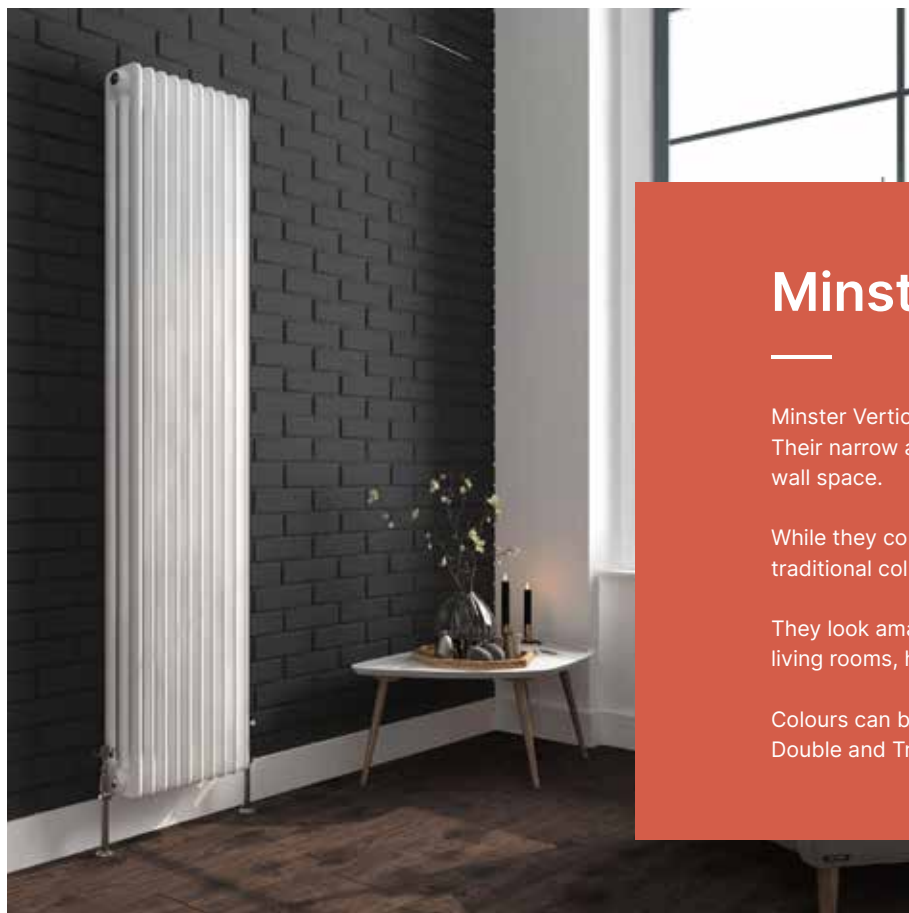

YORK

MINSTER

Minster

Minster Vertical Column radiators are ideal for heating large rooms. Their narrow aspect allows you to fit them in rooms where you may want to free up wall space.

While they come complete with modern and stylish features they are based on traditional column radiator designs.